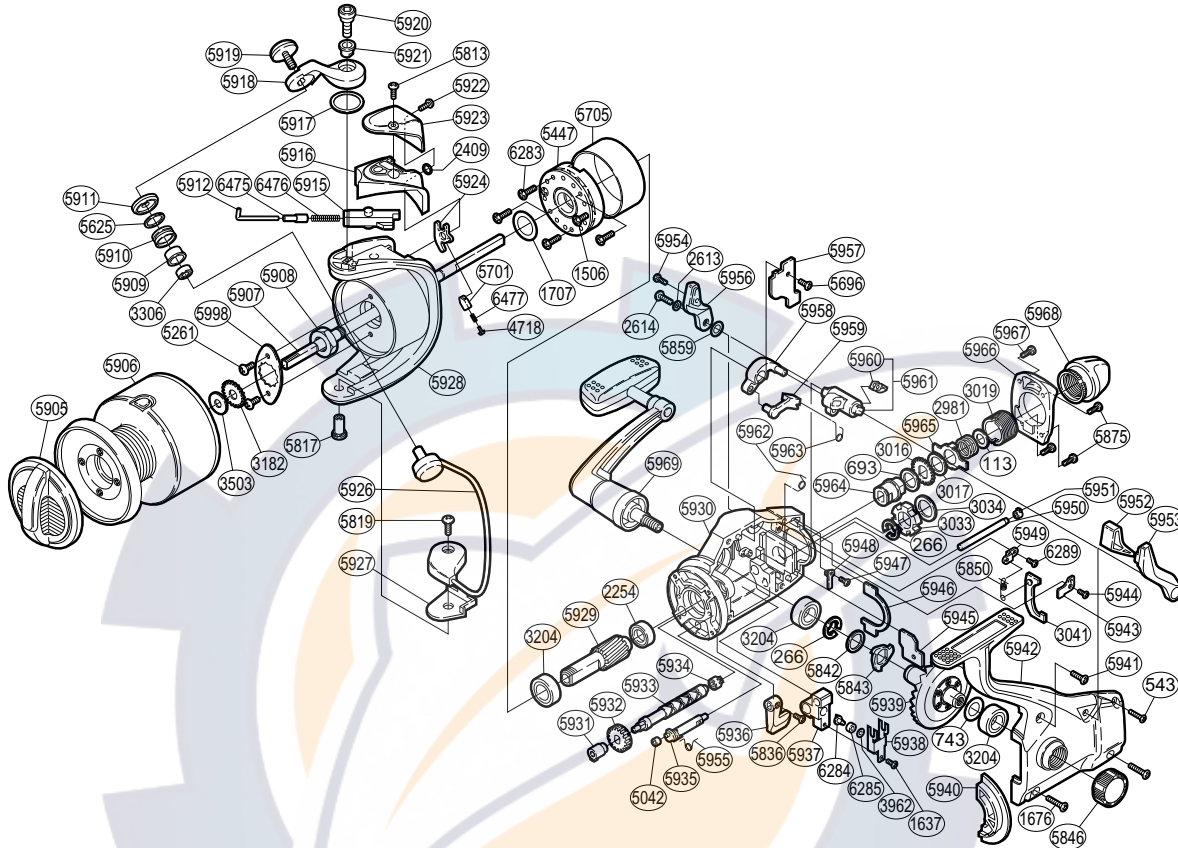

## THUNNUS®

TU-6000F

Part No.	Description	Part No.	Description	Part No.	Description
RD 0113	Tension Spring Washer	RD 5843	Drive Gear Ratchet	RD 5941	Side Cover Screw (C)
RD 0266	"C" Lock	RD 5846	Handle Screw Cap	RD 5942	Side Cover
RD 0543	Side Cover Screw (B)	RD 5850	BaitRunner Pawl Spring	RD 5943	BaitRunner Pawl Guide
RD 0693	Free Spool Tension Washer (cloth)	RD 5859	BaitRunner Lever Spacer	RD 5944	BaitRunner Pawl Guide Screw
RD 0743	Drive Gear Washer	RD 5875	Rear Protector Screw (A)	RD 5945	Worm Shaft Retainer
RD 1506	Roller Clutch Cover Screw	RD 5905	Drag Knob	RD 5946	Dial Retainer
RD 1637	Slider Retainer Screw	RD 5906	Spool Assembly	RD 5947	Dial Click Screw
RD 1676	Side Cover Screw (A)	RD 5907	Main Shaft	RD 5948	Dial Click
RD 1707	Bushing Washer	RD 5908	Rotor Nut	RD 5949	Spring Retainer
RD 2254	Ball Bearing	RD 5909	Line Roller Bushing	RD 5950	Oscillating Guide
RD 2409	Spacer	RD 5910	Line Roller	RD 5951	Oscillating Guide Holder
RD 2613	Lock Washer	RD 5911	Line Roller Washer	RD 5952	BaitRunner Lever Bridge
RD 2614	Clutch Arm Screw	RD 5912	Bail Spring Guide (A)	RD 5953	BaitRunner Lever Arm (L)
RD 2981	Free Spool Tension Spring	RD 5915	Bail Spring Guide (B)	RD 5954	BaitRunner Lever Screw
RD 3016	Click Gear	RD 5916	Bail Spring Cover	RD 5955	Anti-Reverse Cam Spring
RD 3017	Free Spool Tension Washer (B)	RD 5917	Bail Arm Washer	RD 5956	BaitRunner Lever Arm (R)
RD 3019	Free Spool Tension Screw	RD 5918	Bail Arm	RD 5957	Clutch Pawl Guard
RD 3033	BaitRunner Ratchet	RD 5919	Line Roller Screw	RD 5958	Clutch Lever
RD 3034	Ratchet Spacer	RD 5920	Bail Arm Screw	RD 5959	Clutch Pawl
RD 3041	BaitRunner Pawl	RD 5921	Bail Arm Screw Collar	RD 5960	Clutch Arm Cover
RD 3182	Spool Support	RD 5922	Guard Screw (B)	RD 5961	Clutch Arm
RD 3204	Ball Bearing	RD 5923	Bail Spring Cover Guard	RD 5962	Clutch Spring
RD 3306	Line Roller Bearing	RD 5924	Bail Trip Lever	RD 5963	Clutch Pawl Spring
RD 3503	Spool Washer	RD 5926	Bail Assembly	RD 5964	Free Spool Tension Shaft
RD 3962	Spacer	RD 5927	Bail Hold Support Spacer	RD 5965	Eared Washer
RD 4718	Lever Spring Guide (A)	RD 5928	Rotor	RD 5966	Rear Protector
RD 5042	Anti-Reverse Cam Ring	RD 5929	Pinion Gear	RD 5967	Rear Protector Screw (B)
RD 5261	Nut Lock Screw	RD 5930	Body	RD 5968	BaitRunner Tension Dial
RD 5447	Roller Clutch Assembly	RD 5931	Worm Bushing (front)	RD 5969	Handle Assembly
RD 5625	Line Roller Spacer	RD 5932	Idle Gear	RD 5998	Rotor Nut Retainer
RD 5696	Clutch Pawl Guard Screw	RD 5933	Worm Shaft	RD 6283	Roller Clutch Screw
RD 5701	Lever Spring Guide (B)	RD 5934	Worm Bushing (rear)	RD 6284	Oscillating Pawl
RD 5705	Roller Clutch Ring	RD 5935	Anti-Reverse Cam	RD 6285	Oscillating Slider Bushing
RD 5813	Guard Screw (A)	RD 5936	Anti-Reverse Lever	RD 6289	Spring Retainer Screw
RD 5817	Bail Hold Support Shaft	RD 5937	Oscillating Slider	RD 6475	Spring Guide (A) Support
RD 5819	Bail Hold Support Screw	RD 5938	Oscillating Slider Retainer	RD 6476	Bail Spring
RD 5836	Anti-Reverse Lever Screw	RD 5939	Drive Gear	RD 6477	Bail Trip Lever Spring
RD 5842	Drive Gear Ratchet Spacer	RD 5940	Side Cover Flange		